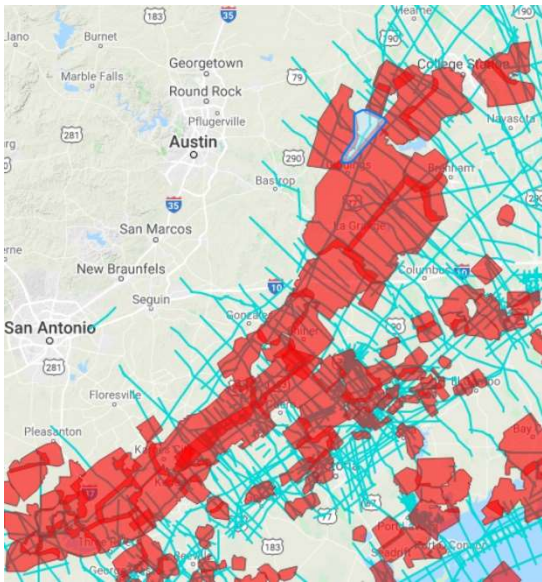

Regional Processing Experience

Eagle Ford, Permian, Marcellus, Niobrara

Seitel Data Processing offers a comprehensive suite of processing techniques and capabilities. It has a wealth of experience processing standalone datasets and merges from across the continental US, Canada, and Mexico. Whether its land or marine, vintage, or recent acquisition, SDP can accommodate your processing needs.