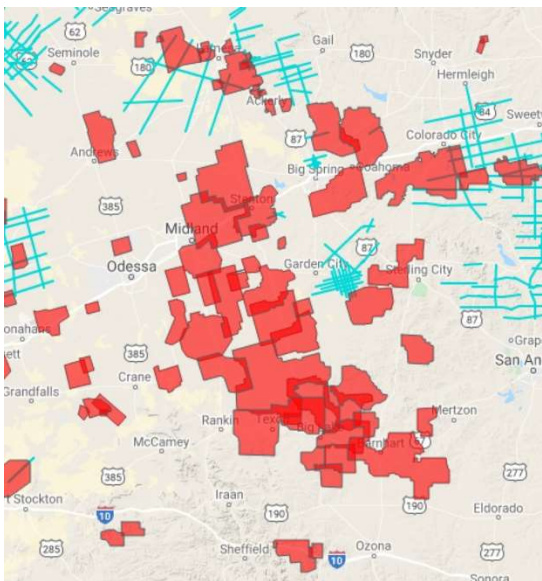

Regional Processing Experience

Eagle Ford, Permian, Marcellus, Niobrara

Seitel Data Processing offers a comprehensive suite of processing techniques and capabilities. It has a wealth of experience processing standalone datasets and merges from across the continental US, Canada, and Mexico. Whether its land or marine, vintage, or recent acquisition, SDP can accommodate your processing needs.

Eagle Ford Seismic Coverage

Permian Seismic Coverage